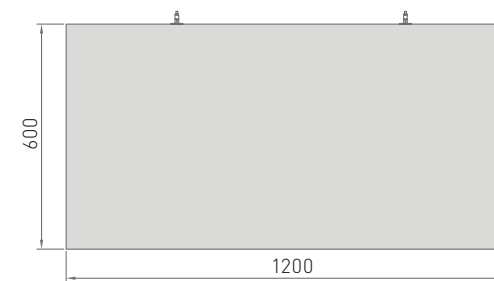

FreeStyle L