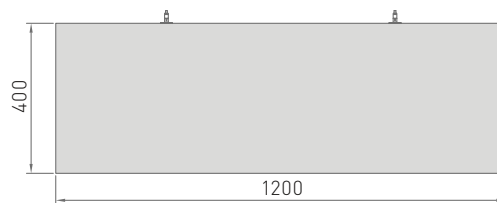

FreeStyle M