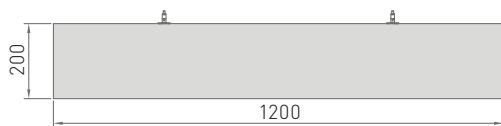

FreeStyle S