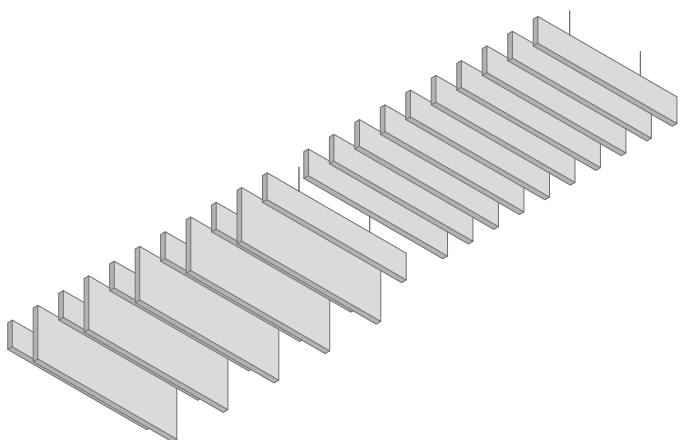

FreeStyle canopies

FreeStyle baffles fleece covered

All edges **3**

	Length	Height	Thickness	Part no.	Colour fabric	Units	Del. Cat.
FreeStyle S	1200 mm	200 mm	40 mm	00076308	white	6	X
				00093124	grey		X
				00093123	black		X
FreeStyle M	1200 mm	400 mm	40 mm	00076639	white	3	X
				00093126	grey		X
				00093125	black		X
FreeStyle L	1200 mm	600 mm	40 mm	00076796	white	2	X
				00093128	grey		X
				00093127	black		X

For the fleece-laminated FreeStyle baffles S M and L one free pair of gloves is included in the box. | Mounting kit see page 40/41 | Order one mounting kit per baffle. | Absorption values see brochure 1964 e Canopies.

FreeStyle baffles coloured fabric

All edges **3**

	Length	Height	Thickness	Part no.	Colour fabric	Units	Del. Cat.
FreeStyle S	1200 mm	200 mm	40 mm	on request	as per fabric sample page 44 and 45	6	X
FreeStyle M	1200 mm	400 mm	40 mm	on request		3	X
FreeStyle L	1200 mm	600 mm	40 mm	on request		2	X

Mounting kit see page 40/41 | Order one mounting kit per baffle. | Absorption values see brochure 1964 e Canopies.