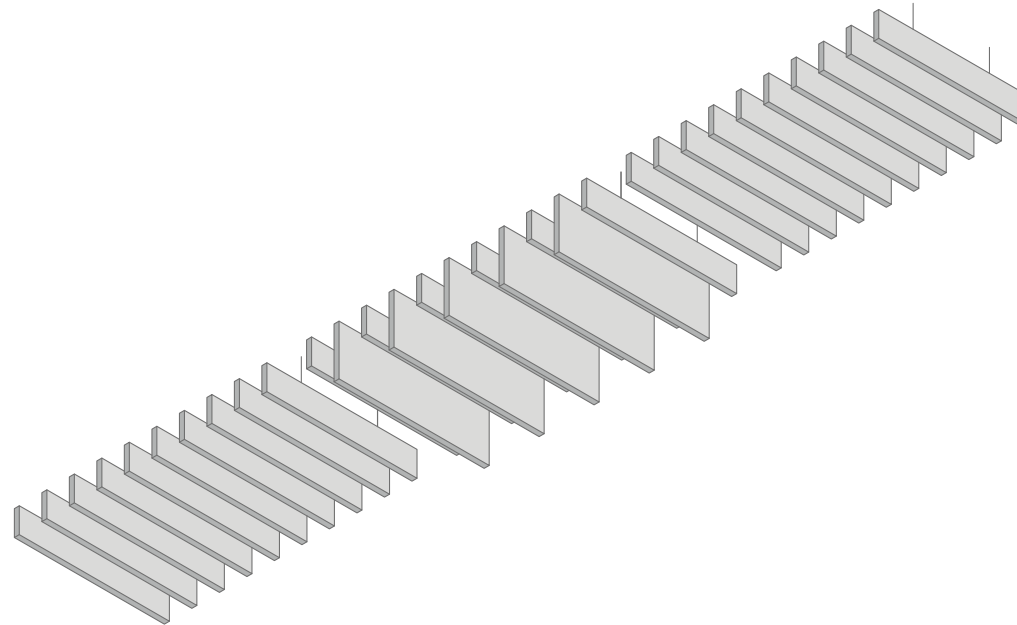

Installation sets

Wire rope set

Fitting set for wire suspension

Component description/dimension	Part no.	Units
Set contains: 2 pcs. wire rope (length 1500 mm), spiral hanger with quick adjuster and M6 ceiling fixing	00082765	1 set
Connecting clip for longitudinal joint of baffles on the top	00080545	25 pieces
Plastic pin for longitudinal connection of two baffles in the lower area	00082538	200 pieces

Please order one fitting set per baffle.

The ceiling installation fixing sets are only approved for static loads, they are unsuitable for dynamic loads.

Mounting accessories for direct fix

Component description/dimension	Part no.	Units
Set contains: 2 pcs. Z-hooks and 2 pcs. hanger bolts, 3 sets are needed for the 6 fixing points	00088137	1 set