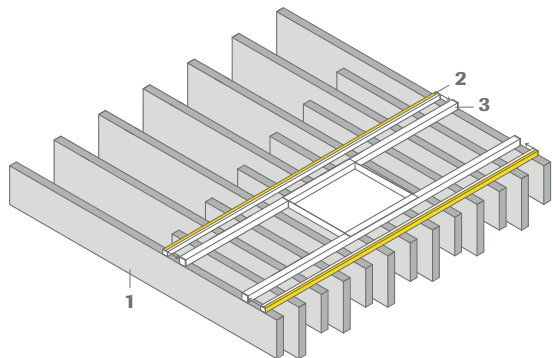

Square

1 Square – baffle tile package

All edges 3

Length	Height	Thickness	Units	Part no.	Del. Cat.
1200 mm	150 mm	30 mm	7		
830 mm	200 mm	30 mm	1		
780 mm	200 mm	30 mm	1		
730 mm	200 mm	30 mm	1	00069106	X
675 mm	200 mm	30 mm	1		
620 mm	200 mm	30 mm	1		
570 mm	200 mm	30 mm	1		

Package content: 7 pieces. length: 1200 mm. 1 piece each of the shorter length; total number of baffles per package: 13 pieces. Sinfonia tile surface, Absorption values see brochure 1964.

2 Square LED – light package Square – optional

Length	Width	Height	Rating	Performance	Light colour	Ballast unit	Part no.	Units	Del. Cat.
1160 mm	26 mm	24 mm	IP 20	12 W/m	4000 K	LED drivers	00080983	1	X
1160 mm	26 mm	24 mm	IP 20	14.4 W/m	RGB*	LED drivers	00080984	1	X
Power supply for LED light package neutral white (4000 K) + RGB (1 transformer for each light package)							00081767	1	X
RGB control unit (MASTER) incl. remote control							00077303	1	X
RGB repeater (SLAVE) (only with parallel connection)							00077301	1	X
Additional RGB remote control (optional)							00080982	1	X

Package contains: 2 LED profiles. incl. the necessary cabling. 4 fastening clips.

* To connect the RGB light packages in parallel. one RGB control unit (MASTER) is required for the 1st light package and the remaining light packages are connected in parallel using an RGB repeater (SLAVE) for each additional light. [See brochure 9630 e Integrated lighting.](#)

The LED profiles (2) are fastened to the square profiles of the Square design package (3) using the included fastening clips. Pass the ready-made cable through the square profile and connect it to the transformer. The transformer is placed on the body of the Square's hangar structure (3). Ask your electrical contractor to connect the Square to the power supply.

Limited availability depending on region. For further information, please contact our Customer Service Team: tel: +49 9373 201-0 | info@owa.de

3 Square – construction package

Product/component description	Units	Part no.	Del. Cat.
Square profile 25 x 25 x 2.0 mm. length: approx. 1220 mm. colour: white. fully assembled with connector bar	2 pieces		
Connector bar 305 x 200 x 1.0 mm. white	1 piece		
Spacer sleeve M6 x 25 mm. white. for direct installation	4 pieces	00079587	C
Fixing plug. Ø 11.6 mm. white. for square profile keyholes	26 pieces		
Threaded sleeve M6 x 30 mm. for suspended installation	4 pieces		
M6 x 15 mm. zinc galvanized. for suspended installation	4 pieces		

See brochure 1964 e Canopies.