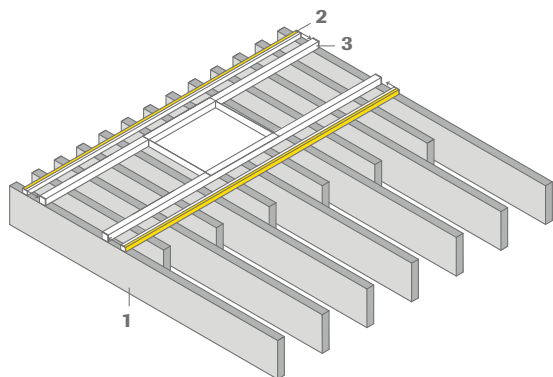

Square

1 Square – baffle tile package

All edges 3

Length	Height	Thickness	Units	Part no.	Del. Cat.
1200 mm	150 mm	30 mm	7		
830 mm	200 mm	30 mm	1		
780 mm	200 mm	30 mm	1		
730 mm	200 mm	30 mm	1	00069106	X
675 mm	200 mm	30 mm	1		
620 mm	200 mm	30 mm	1		
570 mm	200 mm	30 mm	1		

Package content: 7 pieces. length: 1200 mm. 1 piece each of the shorter length; total number of baffles per package: 13 pieces. Sinfonia tile surface, Absorption values see brochure 1964.

2 Square LED – light package Square – optional

Length	Width	Height	Rating	Performance	Light colour	Ballast unit	Part no.	Units	Del. Cat.
1160 mm	26 mm	24 mm	IP 20	12 W/m	4000 K	LED drivers	00080983	1	X
1160 mm	26 mm	24 mm	IP 20	14.4 W/m	RGB*	LED drivers	00080984	1	X
Power supply for LED light package neutral white (4000 K) + RGB (1 transformer for each light package)							00081767	1	X
RGB control unit (MASTER) incl. remote control							00077303	1	X
RGB repeater (SLAVE) (only with parallel connection)							00077301	1	X
Additional RGB remote control (optional)							00080982	1	X

Package contains: 2 LED profiles. incl. the necessary cabling. 4 fastening clips.

* To connect the RGB light packages in parallel. one RGB control unit (MASTER) is required for the 1st light package and the remaining light packages are connected in parallel using an RGB repeater (SLAVE) for each additional light. [See brochure 9630 e Integrated lighting.](#)

The LED profiles (2) are fastened to the square profiles of the Square design package (3) using the included fastening clips. Pass the ready-made cable through the square profile and connect it to the transformer. The transformer is placed on the body of the Square's hangar structure (3). Ask your electrical contractor to connect the Square to the power supply.

Limited availability depending on region. For further information, please contact our Customer Service Team: tel: +49 9373 201-0 | info@owa.de

3 Square – construction package

Product/component description	Units	Part no.	Del. Cat.
Square profile 25 x 25 x 2.0 mm. length: approx. 1220 mm. colour: white. fully assembled with connector bar	2 pieces		
Connector bar 305 x 200 x 1.0 mm. white	1 piece		
Spacer sleeve M6 x 25 mm. white. for direct installation	4 pieces	00079587	C
Fixing plug. Ø 11.6 mm. white. for square profile keyholes	26 pieces		
Threaded sleeve M6 x 30 mm. for suspended installation	4 pieces		
M6 x 15 mm. zinc galvanized. for suspended installation	4 pieces		

See brochure 1964 e Canopies.