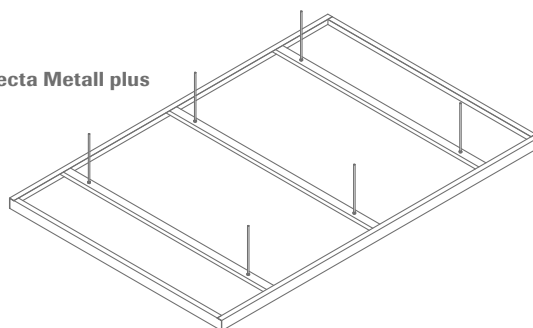

Selecta Metall plus

6 threaded rods M6