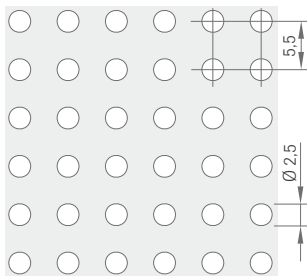

Selecta Metal canopies

Rg2516 | Ø 2.5 mm | 16% open area