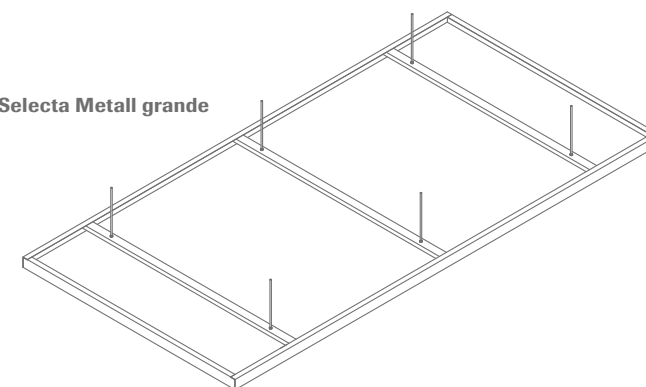

Selecta Metall grande

6 threaded rods M6