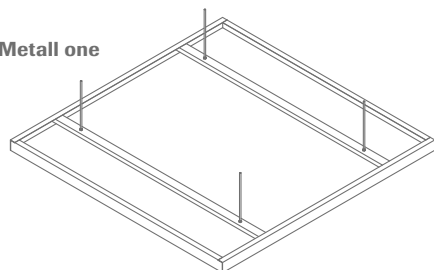

Selecta Metal Rg2516

	Length	Width	Thickness	Perforation	Part no.	α_w/NRC	Del. Cat.
Selecta Metal one	1200 mm	1200 mm	50 mm	Rg2516	00092132	0.80/0.75	X
Selecta Metal plus	1800 mm	1200 mm	50 mm	Rg2516	00092133	0.80/0.75	X
Selecta Metal grande	2400 mm	1200 mm	50 mm	Rg2516	00092134	0.80/0.75	X

Packing unit for all canopies: 1 piece per parcel | **Special formats/special shapes on request.** Minimum quantity surcharge of 350.00 €/call for orders of special formats/special shapes less than 35 pieces. | Absorption values see brochure 1964 e Canopies

The ceiling canopies are to be assembled on-site using M6 threaded rods in the appropriate quantity. Threaded rods are not included in the delivery.

Selecta Metall one

4 threaded rods M6