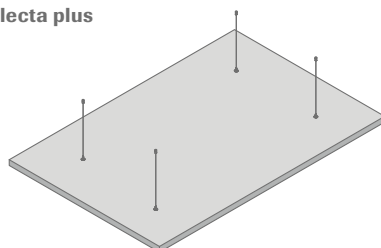

Selecta plus