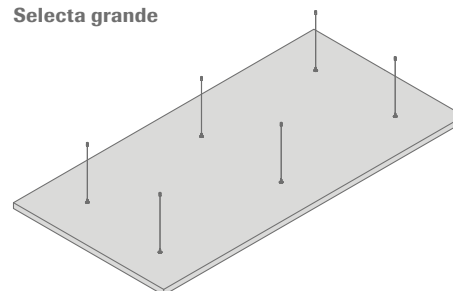

Selecta canopies

Selecta fleece covered

	Length	Width	Thickness	Visible sides	Part no.	Del. Cat.
Selecta one	1200 mm	1200 mm	40 mm	white	00074782	B
				grey	00093110	X
				black	00093109	X
Selecta plus	1800 mm	1200 mm	40 mm	white	00074783	B
				grey	00093112	X
				black	00093111	X
Selecta grande	2400 mm	1200 mm	40 mm	white	00074780	B
				grey	00093114	X
				black	00093113	X
Selecta grande XL	3000 mm	1200 mm	40 mm	white	00092154	X
				grey	00093116	X
				black	00093115	X

Mounting kit see page 31. | One free pair of gloves is included in the box. | Packing unit for all canopies: 1 piece per parcel | Absorption values see brochure 1964 e Canopies

Selecta coloured fabric

	Length	Width	Thickness	Visible sides	Part no.	Del. Cat.
Selecta one	1200 mm	1200 mm	40 mm	as per fabric sample page 44 and 45	on request	X
Selecta plus	1800 mm	1200 mm	40 mm		on request	X
Selecta grande	2400 mm	1200 mm	40 mm		on request	X
Selecta grande XL	3000 mm	1200 mm	40 mm		on request	X

Selecta grande XL

Selecta canopies

Selecta loop fleece covered

	Length	Width	Thickness	Visible sides	Part no.	Del. Cat.
Selecta loop 800	diameter 800 mm		40 mm	white	00077120	X
				grey	00093118	X
				black	00093117	X
Selecta loop 1000	diameter 1000 mm		40 mm	white	00077180	X
				grey	00093120	X
				black	00093119	X
Selecta loop 1200	diameter 1200 mm		40 mm	white	00074781	B
				grey	00093122	X
				black	00093121	X