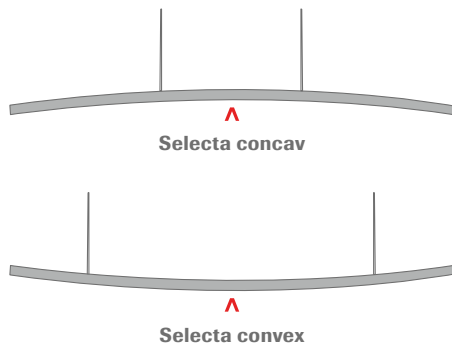

Selecta canopies

Selecta loop fleece covered

	Length	Width	Thickness	Visible sides	Part no.	Del. Cat.
Selecta loop 800	diameter 800 mm		40 mm	white	00077120	X
				grey	00093118	X
				black	00093117	X
Selecta loop 1000	diameter 1000 mm		40 mm	white	00077180	X
				grey	00093120	X
				black	00093119	X
Selecta loop 1200	diameter 1200 mm		40 mm	white	00074781	B
				grey	00093122	X
				black	00093121	X

Mounting kit see page 31. | One free pair of gloves is included in the box. | Packing unit for all canopies: 1 piece per parcel | Absorption values see brochure 1964 e Canopies

Selecta loop coloured fabric

	Length	Width	Thickness	Visible sides	Part no.	Del. Cat.
Selecta loop 800	diameter 800 mm		40 mm	as per fabric sample page 44 and 45	on request	X
Selecta loop 1000	diameter 1000 mm		40 mm		on request	X
Selecta loop 1200	diameter 1200 mm		40 mm		on request	X

Mounting kit see page 31. | Packing unit for all canopies: 1 piece per parcel | Absorption values see brochure 1964 e Canopies

Selecta concav and convex fleece covered

	Length	Width	Thickness	Visible sides	Part no.	Del. Cat.
Selecta concav	1200 mm	1200 mm	40 mm	white	00089439	X
Selecta convex	1200 mm	1200 mm	40 mm	white	00089440	X

Mounting kit see page 31. | One free pair of gloves is included in the box. | Packing unit for all canopies: 1 piece per parcel | Absorption values see brochure 1964 e Canopies