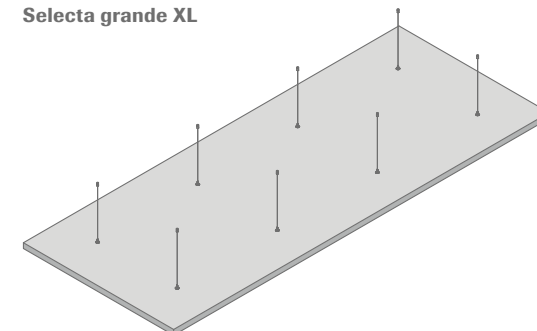

Mounting kit see page 31. | One free pair of gloves is included in the box. | Packing unit for all canopies: 1 piece per parcel | Absorption values see brochure 1964 e Canopies

Selecta coloured fabric

	Length	Width	Thickness	Visible sides	Part no.	Del. Cat.
Selecta one	1200 mm	1200 mm	40 mm	as per fabric sample page 44 and 45	on request	X
Selecta plus	1800 mm	1200 mm	40 mm		on request	X
Selecta grande	2400 mm	1200 mm	40 mm		on request	X
Selecta grande XL	3000 mm	1200 mm	40 mm		on request	X

Selecta grande XL

Selecta canopies

Selecta loop fleece covered

	Length	Width	Thickness	Visible sides	Part no.	Del. Cat.
Selecta loop 800	diameter 800 mm		40 mm	white	00077120	X
				grey	00093118	X
				black	00093117	X
Selecta loop 1000	diameter 1000 mm		40 mm	white	00077180	X
				grey	00093120	X
				black	00093119	X
Selecta loop 1200	diameter 1200 mm		40 mm	white	00074781	B
				grey	00093122	X
				black	00093121	X