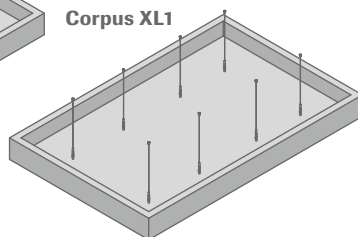

Corpus

Corpus S1

Corpus M1

Corpus L1

Corpus XL1

Corpus XXL1

Corpus

	Length	Width	Height	Thickness	Visible side	Part no.	Del. Cat.
Corpus S1	520 mm	520 mm	150 mm	40 mm	fleece covered. white	00074869	X
Corpus S2	520 mm	520 mm	300 mm	40 mm	fleece covered. white	00074870	X
Corpus M1	1120 mm	520 mm	150 mm	40 mm	fleece covered. white	00074871	X
Corpus M2	1120 mm	520 mm	300 mm	40 mm	fleece covered. white	00074872	X
Corpus L1	1120 mm	1120 mm	150 mm	40 mm	fleece covered. white	00074873	X
Corpus L2	1120 mm	1120 mm	300 mm	40 mm	fleece covered. white	00074874	X
Corpus XL1	1120 mm	1720 mm	150 mm	40 mm	fleece covered. white	00074875	X
Corpus XL2	1120 mm	1720 mm	300 mm	40 mm	fleece covered. white	00074876	X
Corpus XXL1	1120 mm	2320 mm	150 mm	40 mm	fleece covered. white	00074877	X
Corpus XXL2	1120 mm	2320 mm	300 mm	40 mm	fleece covered. white	00074878	X