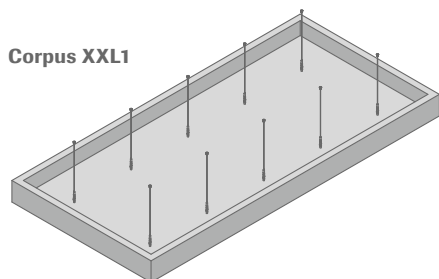

Corpus

Corpus S1

Corpus M1

Corpus L1

Corpus XL1

Corpus XXL1

Corpus

	Length	Width	Height	Thickness	Visible side	Part no.	Del. Cat.
Corpus S1	520 mm	520 mm	150 mm	40 mm	fleece covered. white	00074869	X
Corpus S2	520 mm	520 mm	300 mm	40 mm	fleece covered. white	00074870	X
Corpus M1	1120 mm	520 mm	150 mm	40 mm	fleece covered. white	00074871	X
Corpus M2	1120 mm	520 mm	300 mm	40 mm	fleece covered. white	00074872	X
Corpus L1	1120 mm	1120 mm	150 mm	40 mm	fleece covered. white	00074873	X
Corpus L2	1120 mm	1120 mm	300 mm	40 mm	fleece covered. white	00074874	X
Corpus XL1	1120 mm	1720 mm	150 mm	40 mm	fleece covered. white	00074875	X
Corpus XL2	1120 mm	1720 mm	300 mm	40 mm	fleece covered. white	00074876	X
Corpus XXL1	1120 mm	2320 mm	150 mm	40 mm	fleece covered. white	00074877	X
Corpus XXL2	1120 mm	2320 mm	300 mm	40 mm	fleece covered. white	00074878	X